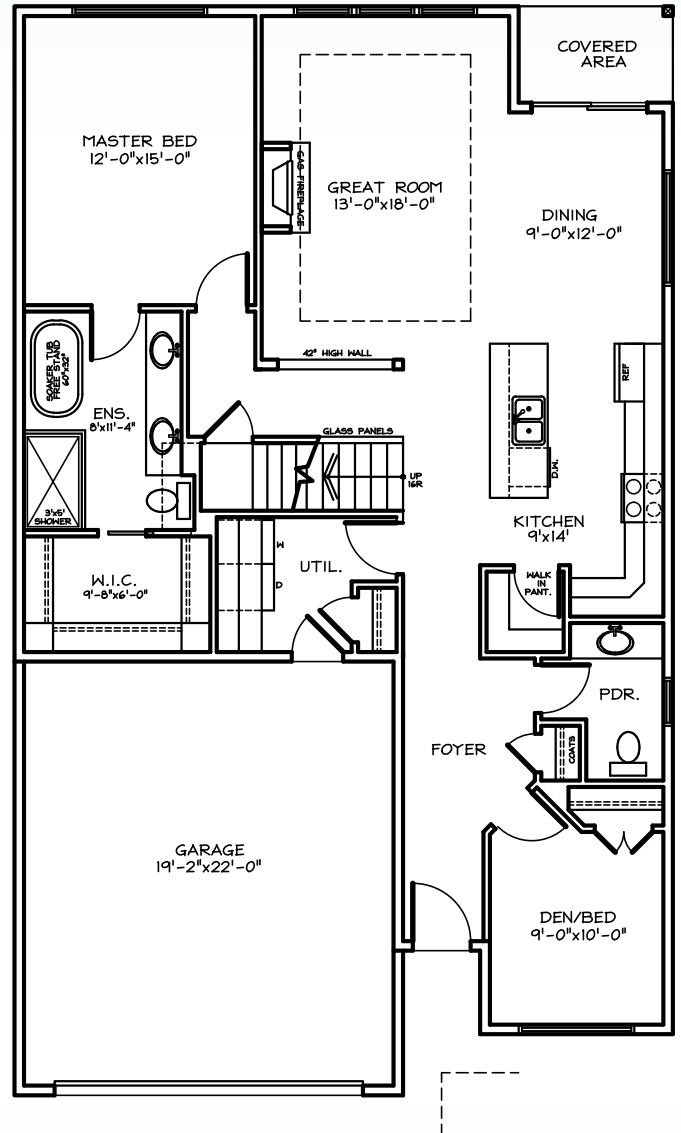

SILVERSTONE
ESTATES

SL 7 - D

QUALITY HOMES, BUILT ON TRUST.

C. 250.331.1877 O. 250.338.6318
BILL@INTEGRAHOMESCV.COM WWW.INTEGRAHOMESCV.COM